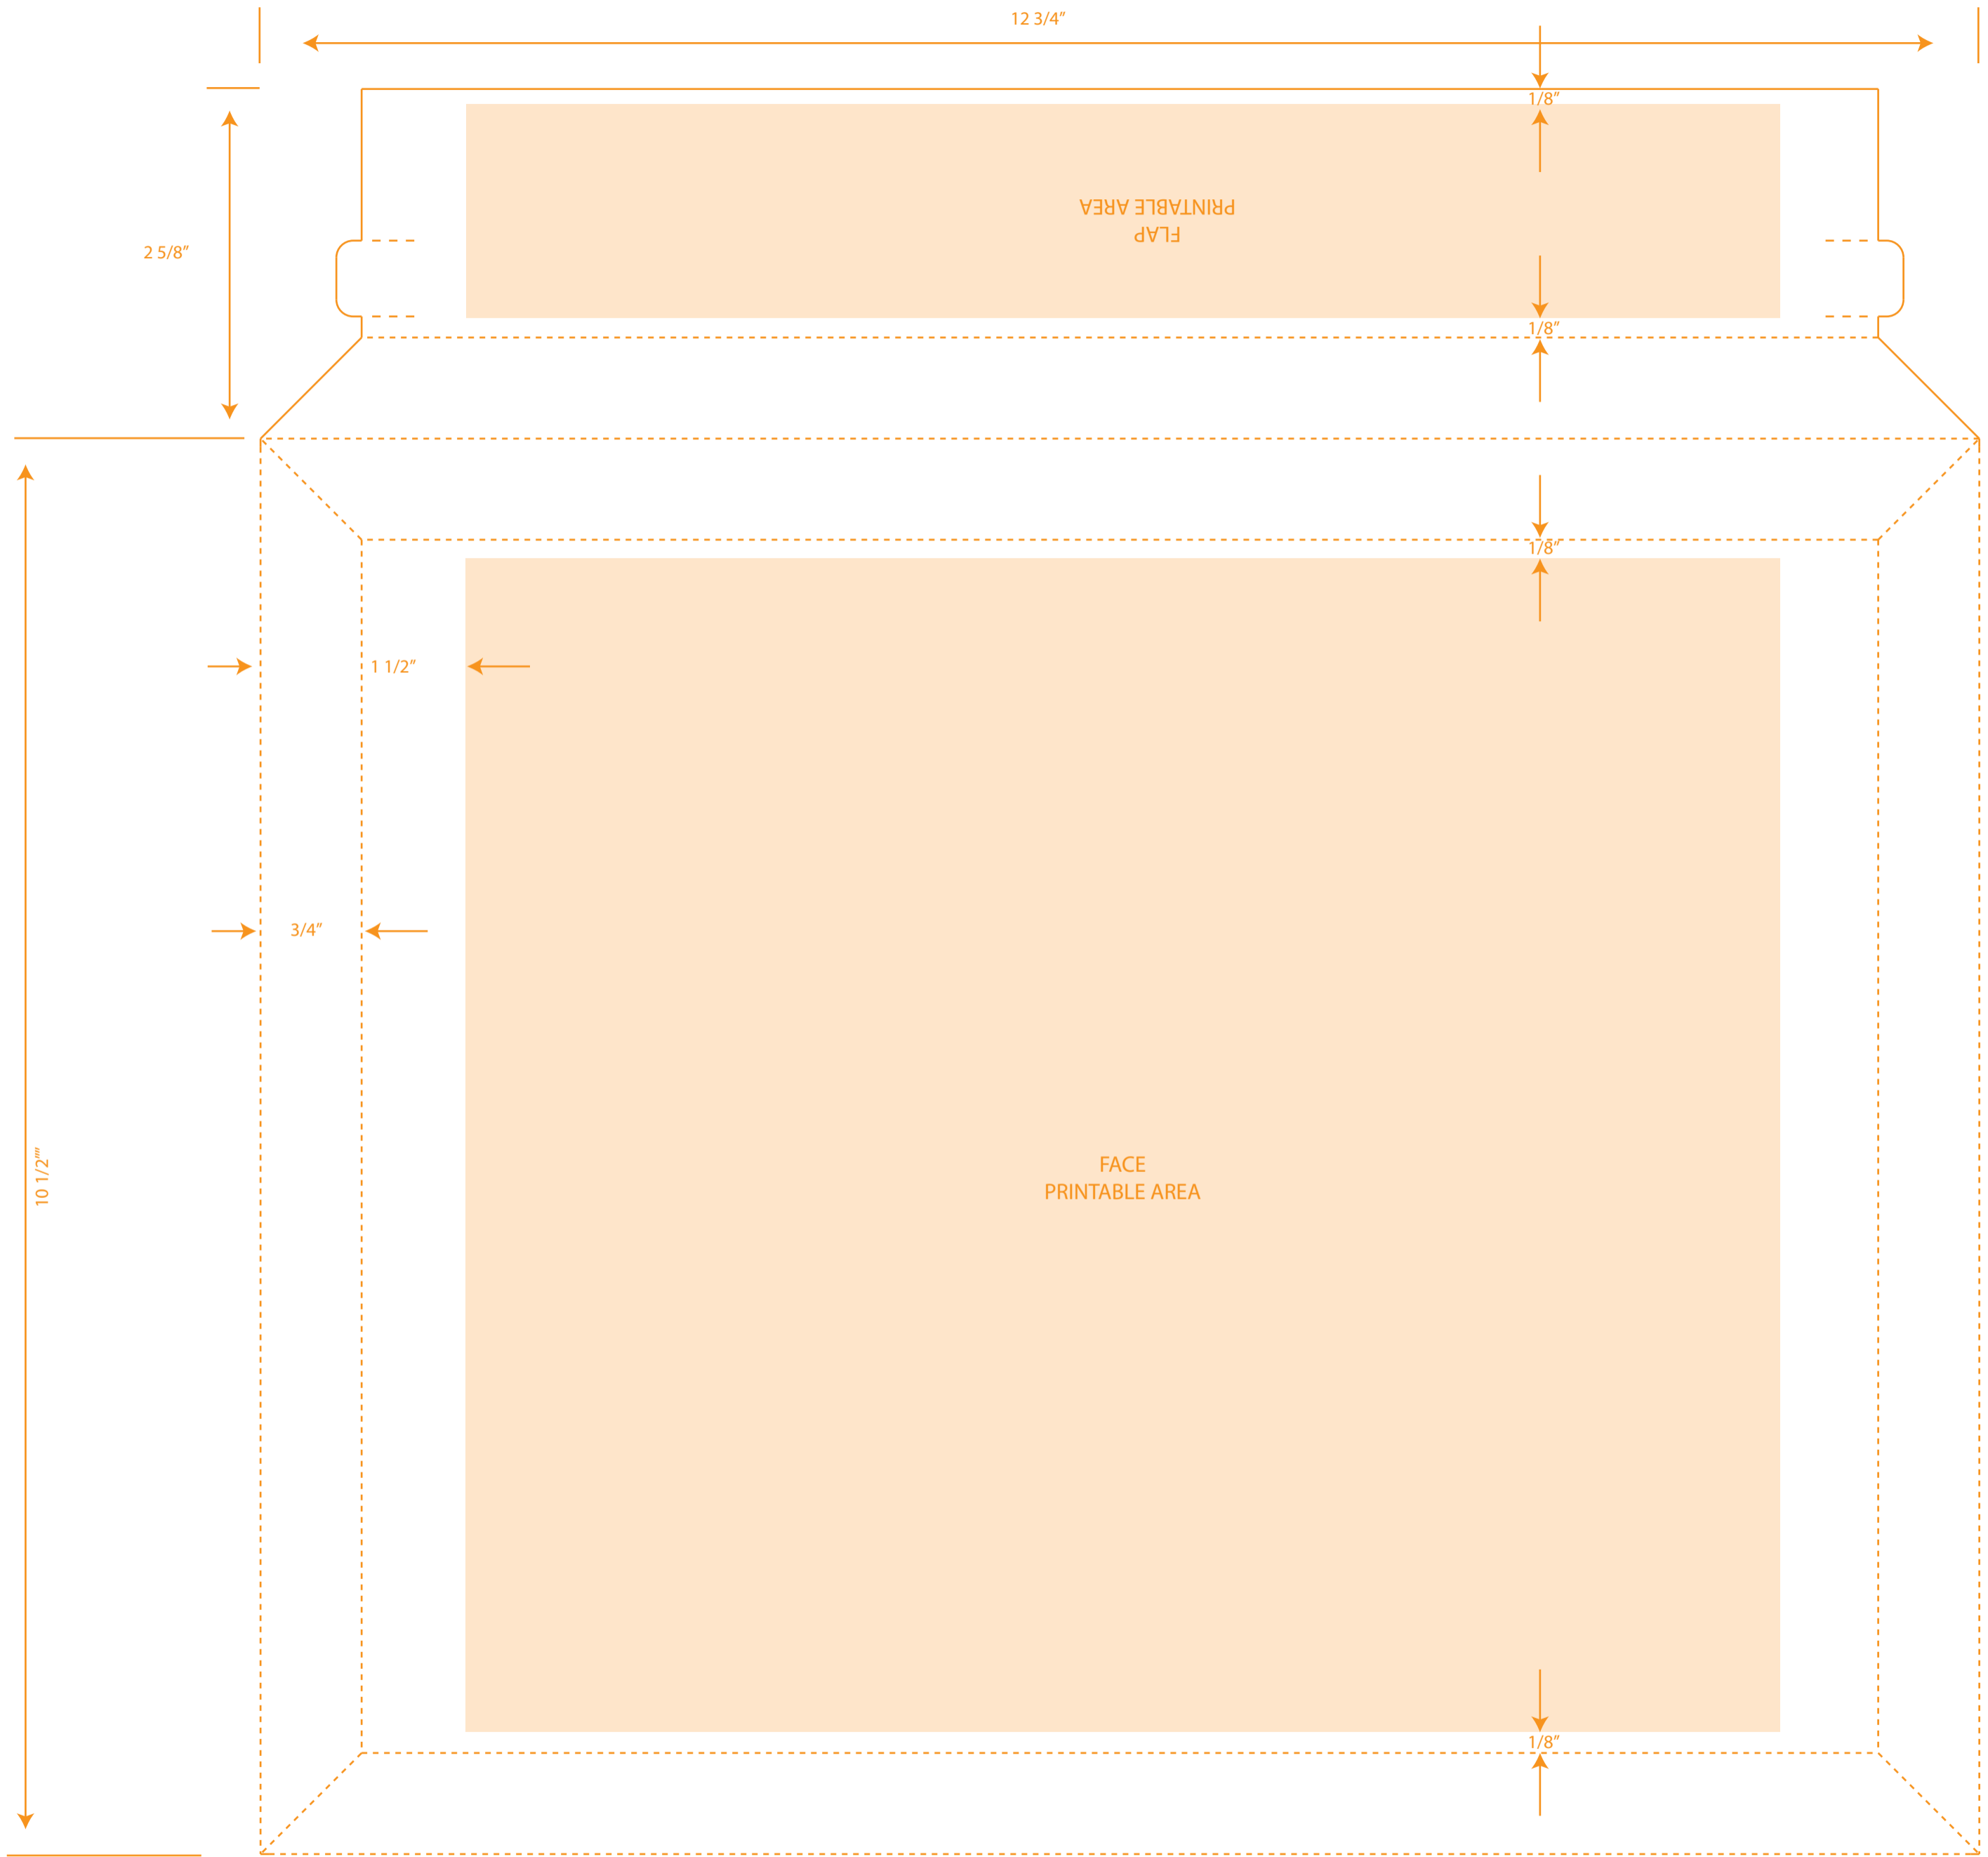

OVERPRINT TEMPLATE- FRONT & FLAP
CONFORMER PAPERBOARD MAILER
SIZE: 10 1/2 x 12 3/4
PRODUCT CODE: C3

OVERPRINT TEMPLATE- BACK
CONFORMER PAPERBOARD MAILER
SIZE: 10 1/2 x 12 3/4
PRODUCT CODE: C3