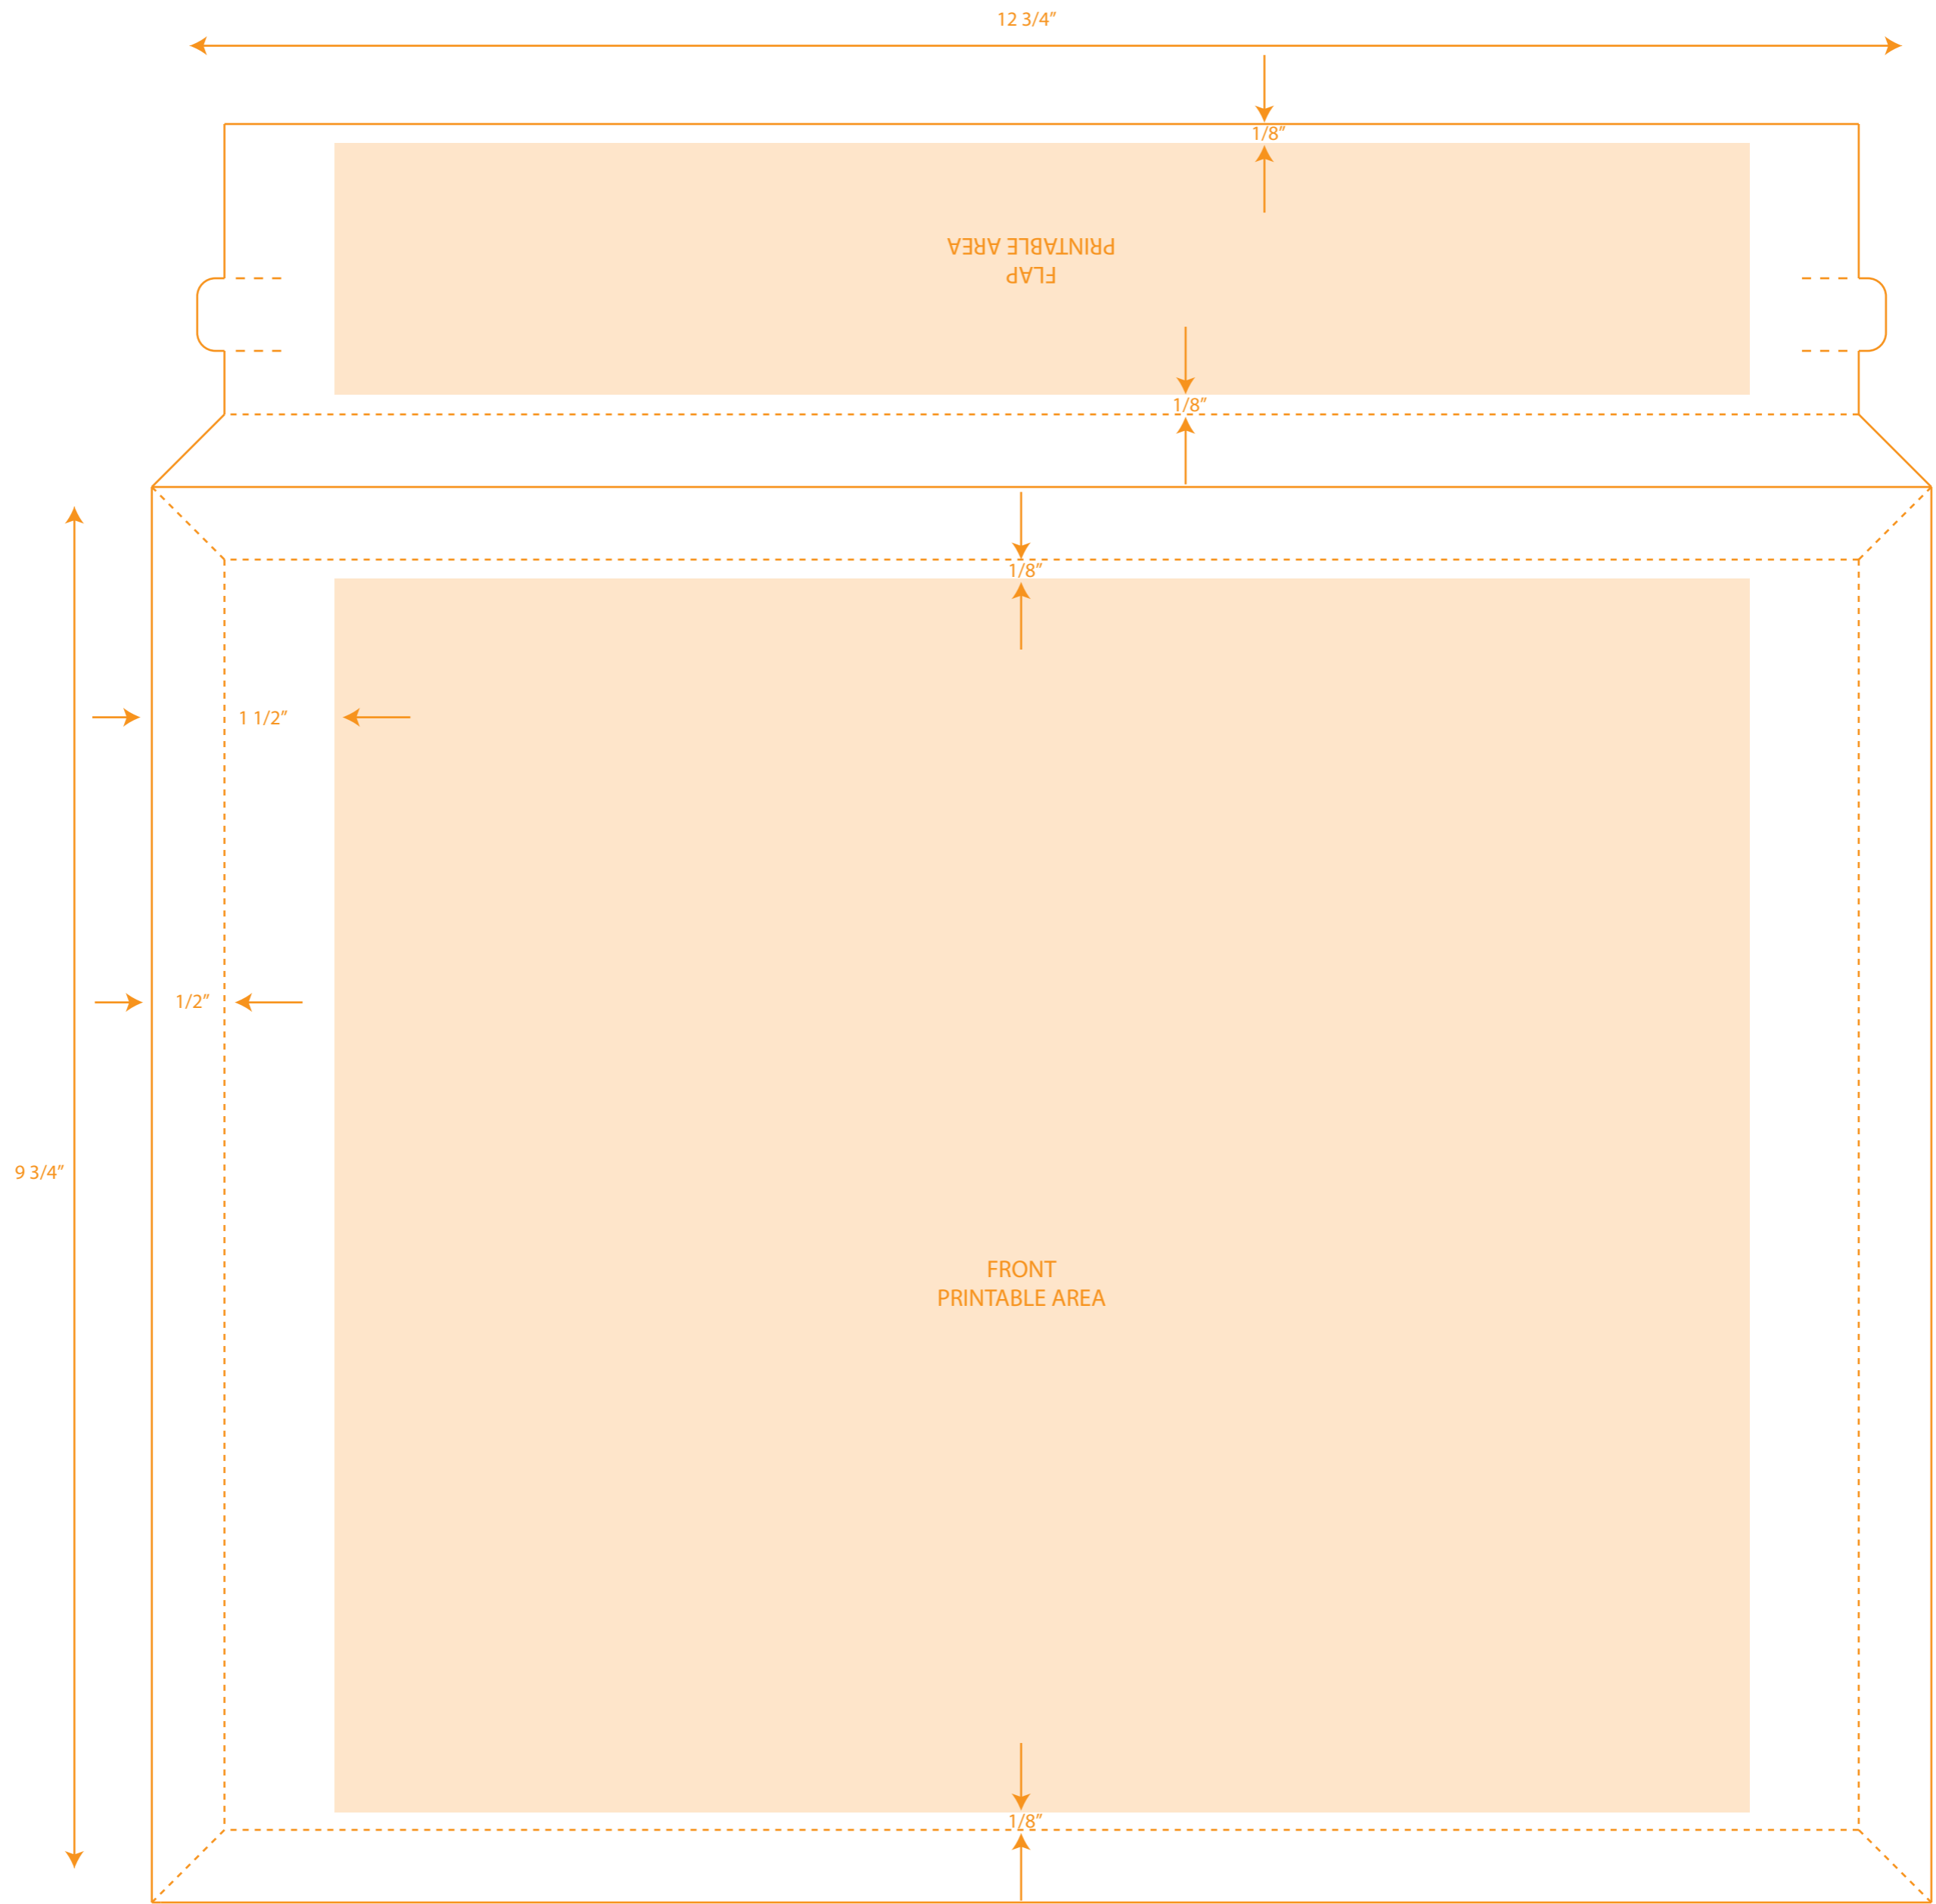

OVERPRINT TEMPLATE- FRONT
CONFORMER PAPERBOARD MAILER
SIZE: 9 3/4 x 12 3/4
PRODUCT CODE: C2

OVERPRINT TEMPLATE- BACK
CONFORMER PAPERBOARD MAILER
SIZE: 9 3/4 x 12 3/4
PRODUCT CODE: C2