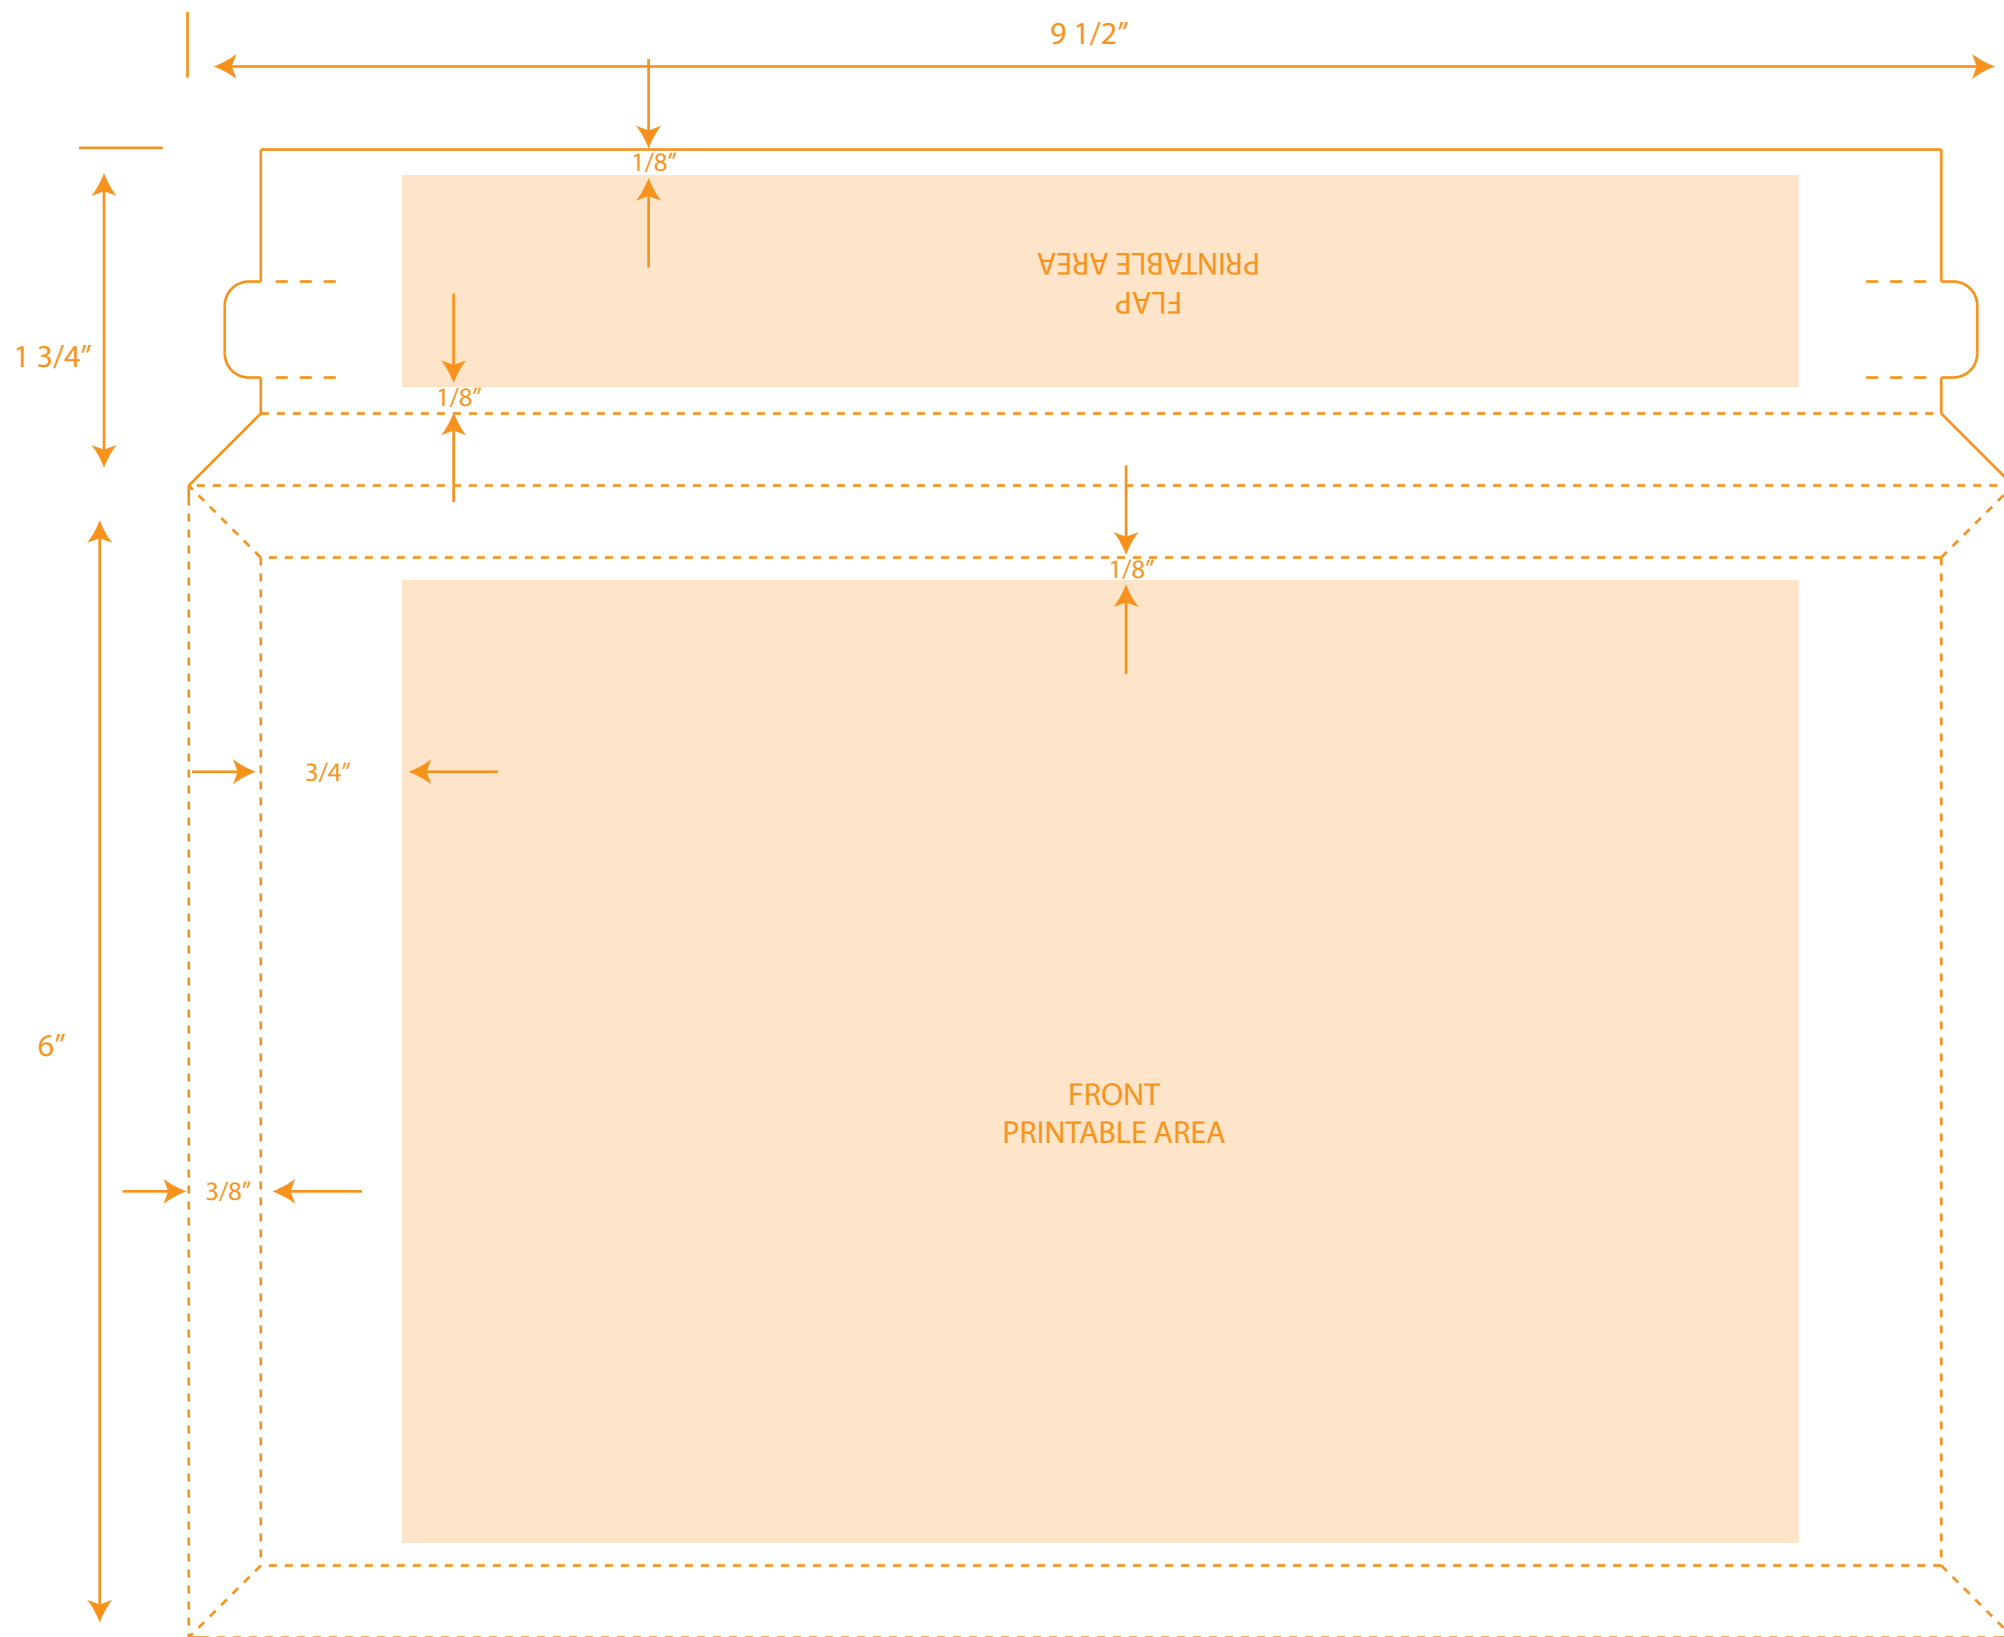

OVERPRINT TEMPLATE- FRONT
CONFORMER PAPERBOARD MAILER
SIZE: 6 x 9-1/2
PRODUCT CODE: C0

OVERPRINT TEMPLATE- BACK
CONFORMER PAPERBOARD MAILER
SIZE: 6 x 9-1/2
PRODUCT CODE: C0